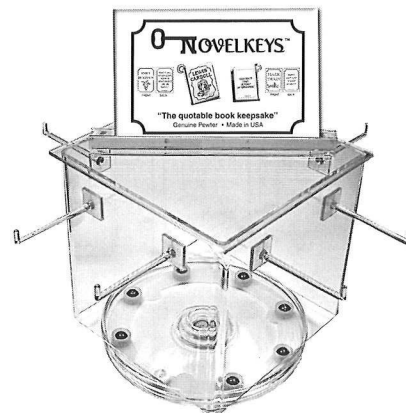

K59 - HEART W/CROSS

K80 - HEART W/CROSS 2

K76 - BIBLE

K77 - BIBLE

K78 - BIBLE

\* Use of Dorothy Parker quotation courtesy of NAACP.

\* ALL KEY CHAINS INCLUDE HANG TAGS

### NOVELKEY PACKAGING

MAROON AND WHITE HANG-TAGS  
(NO CHARGE)

### ACRYLIC KEY CHAIN SPINNER DISPLAY RACK

(D1) SINGLE-TIER CLEAR 8-PRONG COMFORTABLY HOLDS 48 NOVEL OR MUSIKEYS - \$20.00/EA.  
CUSTOMER RECEIVES FOUR (4) FREE KEYCHAINS AS OFFSET WITH EACH UNIT.

MADE IN USA • GENUINE PEWTER